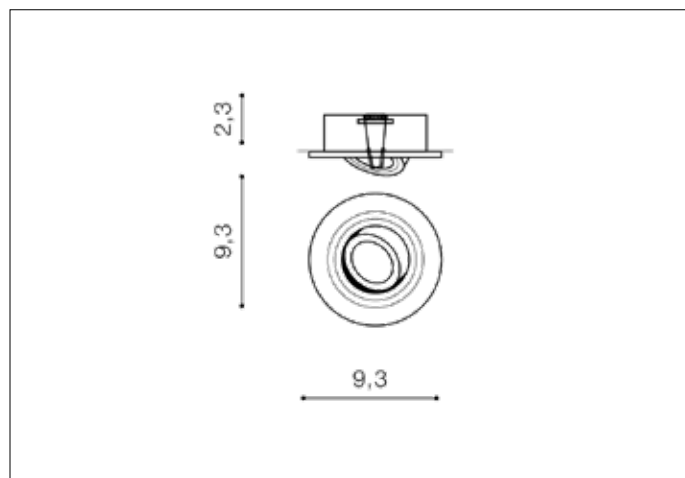

**AZzardo**<sup>®</sup>  
LIGHTING

CARO SQUARE ALUMINIUM  
AZ2435, EAN 5901238424352

### Dimensions height / width / length [cm] Product Specifications

Product	2,3 x 9,3 x 9,3
Mounting inlet:	2 x 8 x N/A
Ceiling base:	N/A x N/A x N/A
Shades	N/A x N/A x N/A

Line	TECHNICAL
Type	Downlight
Type of track	N/A
Colour	Aluminium
Material	Aluminium
Light source	1
Type of socket	GU10
Lumens	N/A
Kelvins	N/A
Beam angle	N/A
Dimmable	N/A
CCT	N/A
RGB	N/A
RA	N/A
App remote control	N/A
Remote control	N/A
Voltage	230V
Power	max LED 50W
Switch location	N/A
Protection class	IP20
Tilt	45°
Rotation	N/A

### Shipping info height / width / length [cm]

BOX 1:	4,5 x 10 x 10
BOX 2:	N/A x N/A x N/A
BOX 3:	N/A x N/A x N/A
Net weight [kg]	0,12
Gross weight [kg]	0,15