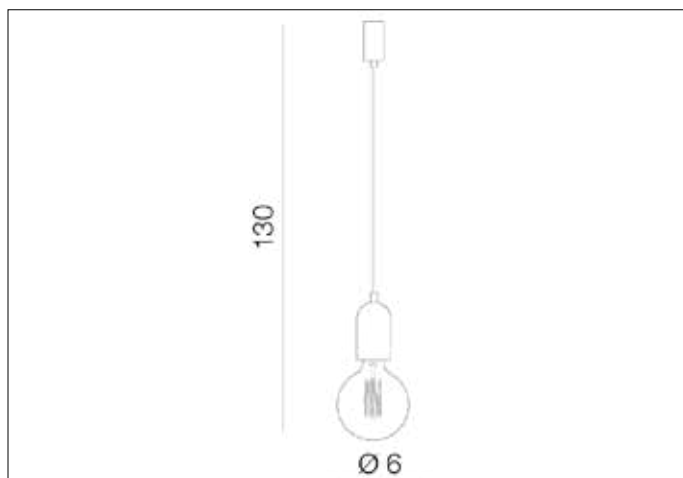

AZzardo[®]
LIGHTING

VOLTA 1

AZ2384, EAN 5901238423843

Dimensions height / width / length [cm] Product Specifications

Product	130 x 6 x N/A
Mounting inlet:	N/A x N/A x N/A
Ceiling base:	13 x 5 x N/A
Shades	10 x 6 x N/A

Line	DECORATIVE
Type	Pendant
Type of track	N/A
Colour	Concrete
Material	Metal / Concrete
Light source	1
Type of socket	E27
Lumens	N/A
Kelvins	N/A
Beam angle	N/A
Dimmable	N/A
CCT	N/A
RGB	N/A
RA	N/A
App remote control	N/A
Remote control	N/A
Voltage	230V
Power	max LED 40W
Switch location	N/A
Protection class	IP20
Tilt	N/A
Rotation	N/A

Shipping info height / width / length [cm]

BOX 1:	23 x 18 x 18
BOX 2:	N/A x N/A x N/A
BOX 3:	N/A x N/A x N/A
Net weight [kg]	0,5
Gross weight [kg]	0,7

Energy efficiency

Azzardo Sp. z o.o.
ul. Strzeszyńska 33 60-479 Poznań,
NIP: 929-185-75-07