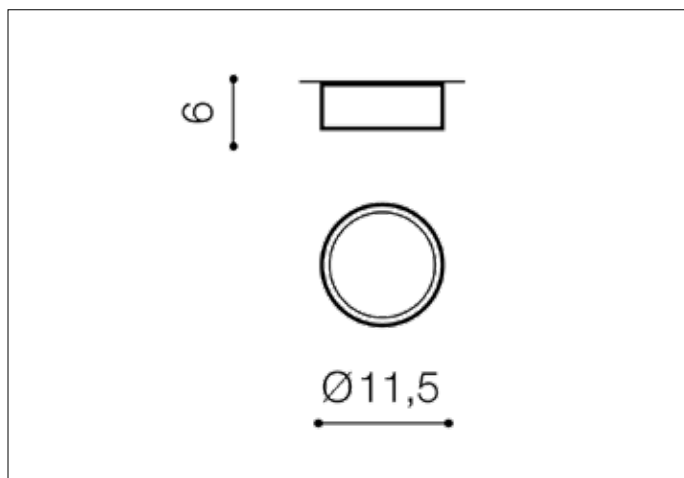

AZzardo[®]
LIGHTING

MONZA R 12 3000K WH
AZ2257, EAN 5901238422570

Dimensions height / width / length [cm] Product Specifications

Product	6 x 11,5 x N/A
Mounting inlet:	N/A x N/A x N/A
Ceiling base:	N/A x N/A x N/A
Shades	N/A x N/A x N/A

Line	TECHNICAL
Type	Exposed Downlight
Type of track	N/A
Colour	White
Material	Aluminium / Acryl
Light source	1
Type of socket	LED INTEGRATED
Lumens	700
Kelvins	3000
Beam angle	110°
Dimmable	N/A
CCT	N/A
RGB	N/A
RA	? 90
App remote control	N/A
Remote control	N/A
Voltage	230V
Power	10W
Switch location	N/A
Protection class	IP20
Tilt	N/A
Rotation	N/A

Shipping info height / width / length [cm]

BOX 1:	7 x 12,5 x 12,5
BOX 2:	N/A x N/A x N/A
BOX 3:	N/A x N/A x N/A
Net weight [kg]	0,25
Gross weight [kg]	0,3

Energy efficiency

Azzardo Sp. z o.o.
ul. Strzeszyńska 33 60-479 Poznań,
NIP: 929-185-75-07