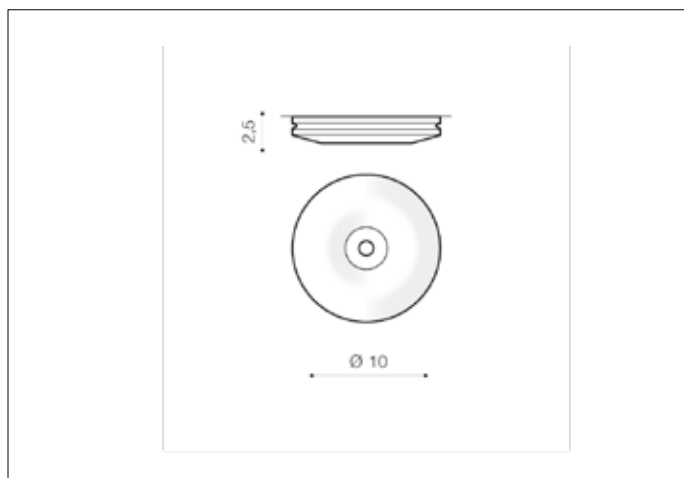

## Dimensions height / width / length [cm] Product Specifications

Product	2,5 x 10 x N/A
Mounting inlet:	1,2 x 6,5 x N/A
Ceiling base:	N/A x N/A x N/A
Shades	N/A x N/A x N/A

Line	TECHNICAL
Type	Downlight
Type of track	N/A
Colour	Rose Gold
Material	Crystal / Aluminium
Light source	1
Type of socket	GU10
Lumens	N/A
Kelvins	N/A
Beam angle	N/A
Dimmable	N/A
CCT	N/A
RGB	N/A
RA	N/A
App remote control	N/A
Remote control	N/A
Voltage	230V
Power	max LED 50W
Switch location	N/A
Protection class	IP20
Tilt	N/A
Rotation	N/A

## Shipping info height / width / length [cm]

BOX 1:	5 x 12 x 12
BOX 2:	N/A x N/A x N/A
BOX 3:	N/A x N/A x N/A
Net weight [kg]	0,18
Gross weight [kg]	0,2