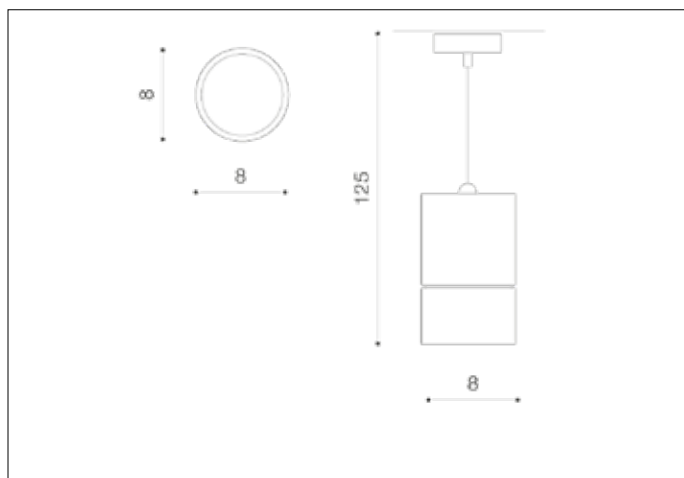

AZzardo[®]
LIGHTING

RAFFAEL BRUSHED COPPER
AZ1626, EAN 5901238416265

Dimensions height / width / length [cm] Product Specifications

Product	125 x 8 x N/A
Mounting inlet:	N/A x N/A x N/A
Ceiling base:	N/A x N/A x N/A
Shades	12,5 x 8 x N/A

Line	TECHNICAL
Type	Pendant
Type of track	N/A
Colour	Brushed Copper
Material	Metal
Light source	1
Type of socket	GU10
Lumens	N/A
Kelvins	N/A
Beam angle	N/A
Dimmable	N/A
CCT	N/A
RGB	N/A
RA	N/A
App remote control	N/A
Remote control	N/A
Voltage	230V
Power	max LED 50W
Switch location	N/A
Protection class	IP20
Tilt	N/A
Rotation	N/A

Shipping info height / width / length [cm]

BOX 1:	10 x 18,5 x 10
BOX 2:	N/A x N/A x N/A
BOX 3:	N/A x N/A x N/A
Net weight [kg]	0,55
Gross weight [kg]	0,6

Energy efficiency

N/A

Azzardo Sp. z o.o.
ul. Strzeszyńska 33 60-479 Poznań,
NIP: 929-185-75-07