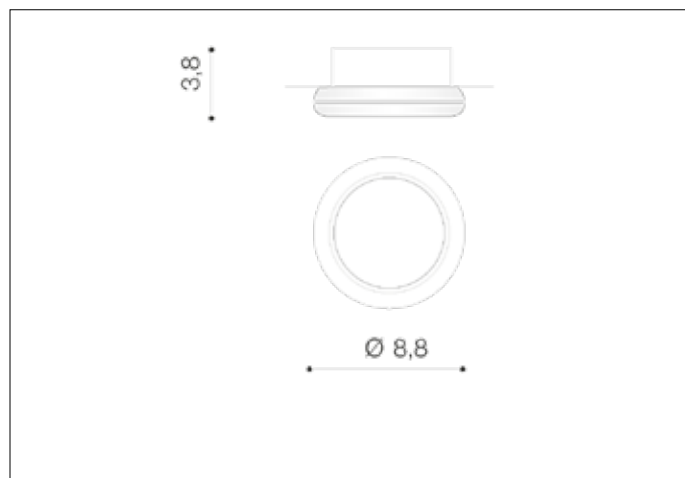

### Dimensions height / width / length [cm] Product Specifications

Product	3,8 x 8,8 x N/A
Mounting inlet:	1,8 x 6 x N/A
Ceiling base:	N/A x N/A x N/A
Shades	N/A x N/A x N/A

Line	TECHNICAL
Type	Downlight
Type of track	N/A
Colour	Chrome
Material	Aluminium / Frosted glass
Light source	1
Type of socket	GU10
Lumens	N/A
Kelvins	N/A
Beam angle	N/A
Dimmable	N/A
CCT	N/A
RGB	N/A
RA	N/A
App remote control	N/A
Remote control	N/A
Voltage	230V
Power	max LED 50W
Switch location	N/A
Protection class	IP44
Tilt	N/A
Rotation	N/A

### Shipping info height / width / length [cm]

BOX 1:	6 x 9,5 x 9,5
BOX 2:	N/A x N/A x N/A
BOX 3:	N/A x N/A x N/A
Net weight [kg]	0,15
Gross weight [kg]	0,2