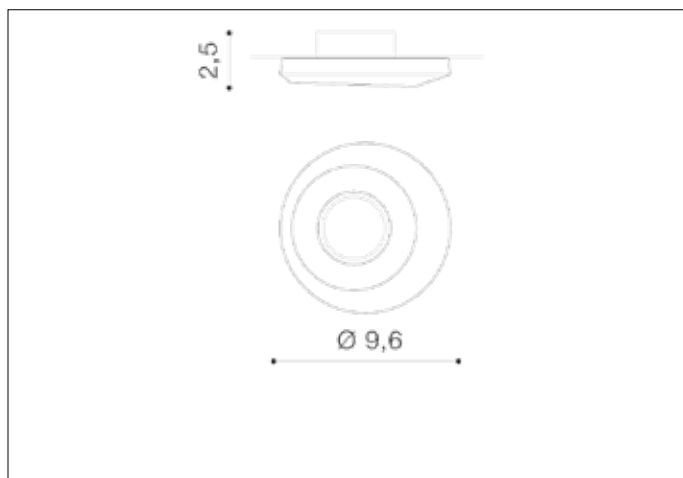

### Dimensions height / width / length [cm] Product Specifications

Product	2,5 x 9,6 x N/A
Mounting inlet:	2 x 6,5 x N/A
Ceiling base:	N/A x N/A x N/A
Shades	N/A x N/A x N/A

Line	TECHNICAL
Type	Downlight
Type of track	N/A
Colour	Chrome
Material	Aluminium
Light source	1
Type of socket	GU10
Lumens	N/A
Kelvins	N/A
Beam angle	N/A
Dimmable	N/A
CCT	N/A
RGB	N/A
RA	N/A
App remote control	N/A
Remote control	N/A
Voltage	230V
Power	max LED 50W
Switch location	N/A
Protection class	IP20
Tilt	N/A
Rotation	N/A

### Shipping info height / width / length [cm]

BOX 1:	5 x 11 x 11
BOX 2:	N/A x N/A x N/A
BOX 3:	N/A x N/A x N/A
Net weight [kg]	0,12
Gross weight [kg]	0,15