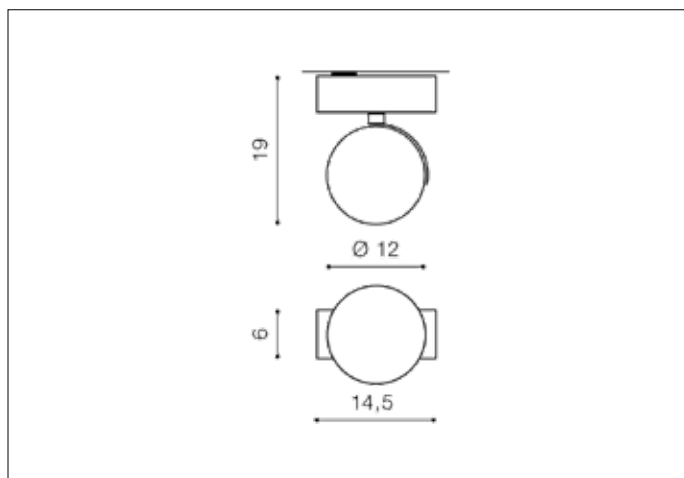

AZzardo[®]
LIGHTING

JERRY 1 230V BLACK
AZ1367, EAN 5901238413677

Dimensions height / width / length [cm] Product Specifications

Product	19 x 14,5 x 6
Mounting inlet:	N/A x N/A x N/A
Ceiling base:	4,5 x 14,5 x 6
Shades	N/A x 12 x N/A

Line	TECHNICAL
Type	Exposed Downlight
Type of track	N/A
Colour	Black
Material	Aluminium
Light source	1
Type of socket	ES111 ~ GU10
Lumens	N/A
Kelvins	N/A
Beam angle	N/A
Dimmable	N/A
CCT	N/A
RGB	N/A
RA	N/A
App remote control	N/A
Remote control	N/A
Voltage	230V
Power	max LED 40 ~ 50W
Switch location	N/A
Protection class	IP20
Tilt	180°
Rotation	360°

Shipping info height / width / length [cm]

BOX 1:	19,5 x 15 x 7
BOX 2:	N/A x N/A x N/A
BOX 3:	N/A x N/A x N/A
Net weight [kg]	0,45
Gross weight [kg]	0,5

Energy efficiency

Azzardo Sp. z o.o.
ul. Strzeszyńska 33 60-479 Poznań,
NIP: 929-185-75-07