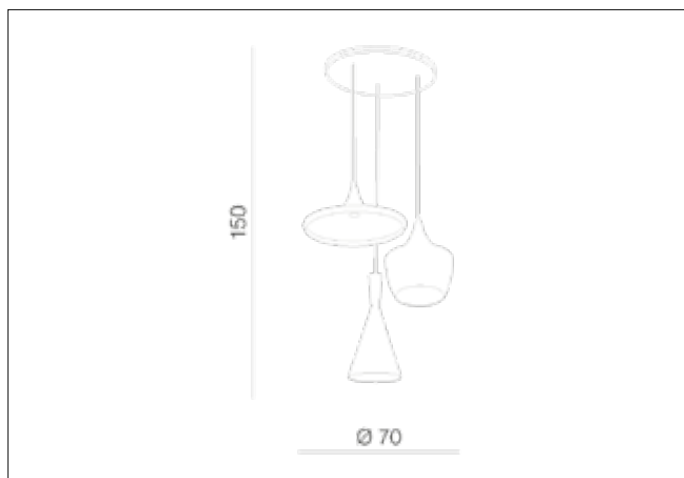

**AZzardo**<sup>®</sup>  
LIGHTING

MIX WHITE/GOLD  
AZ1339, EAN 5901238413394

## Dimensions height / width / length [cm] Product Specifications

Product	150 x 70 x N/A
Mounting inlet:	N/A x N/A x N/A
Ceiling base:	3 x 36 x N/A
Shades	18 ~ 30 ~ 38 x 36 ~ 25 ~ 18 x N/A

Line	DECORATIVE
Type	Pendant
Type of track	N/A
Colour	White / Gold
Material	Aluminium
Light source	3
Type of socket	E27
Lumens	N/A
Kelvins	N/A
Beam angle	N/A
Dimmable	N/A
CCT	N/A
RGB	N/A
RA	N/A
App remote control	N/A
Remote control	N/A
Voltage	230V
Power	max LED 60W
Switch location	N/A
Protection class	IP20
Tilt	N/A
Rotation	N/A

## Shipping info height / width / length [cm]

BOX 1:	44 x 44 x 44
BOX 2:	N/A x N/A x N/A
BOX 3:	N/A x N/A x N/A
Net weight [kg]	3,4
Gross weight [kg]	3,8