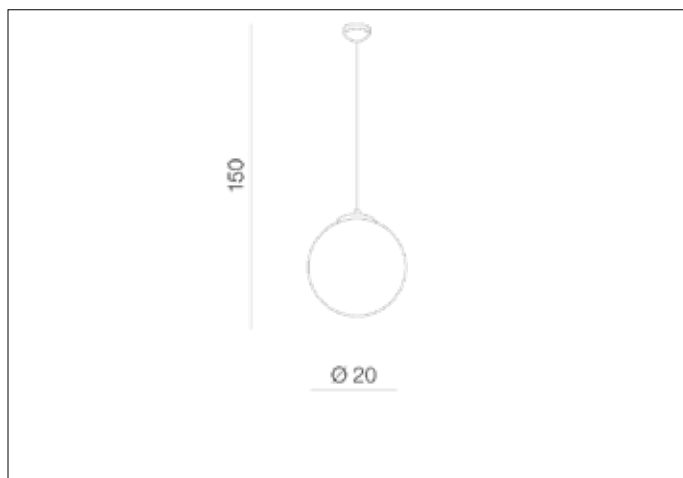

## Dimensions height / width / length [cm] Product Specifications

Product	150 x 20 x N/A
Mounting inlet:	N/A x N/A x N/A
Ceiling base:	5 x 10 x N/A
Shades	20 x 20 x N/A

Line	DECORATIVE
Type	Pendant
Type of track	N/A
Colour	White
Material	Glass / Metal
Light source	1
Type of socket	E27
Lumens	N/A
Kelvins	N/A
Beam angle	N/A
Dimmable	N/A
CCT	N/A
RGB	N/A
RA	N/A
App remote control	N/A
Remote control	N/A
Voltage	230V
Power	max LED 40W
Switch location	N/A
Protection class	IP20
Tilt	N/A
Rotation	N/A

## Shipping info height / width / length [cm]

BOX 1:	28 x 26 x 26
BOX 2:	N/A x N/A x N/A
BOX 3:	N/A x N/A x N/A
Net weight [kg]	1,2
Gross weight [kg]	1,3