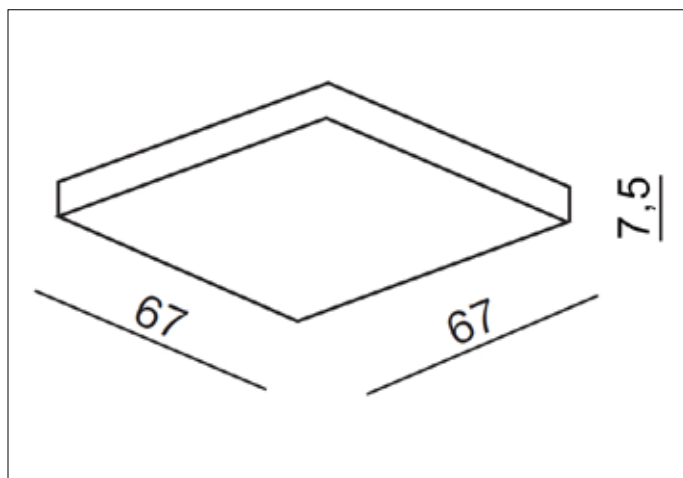

AZzardo[®]
 LIGHTING

 PISO 67 LED
 AZ0756, EAN 5901238407560

Dimensions height / width / length [cm] **Product Specifications**

Product	7,5 x 67 x 67
Mounting inlet:	N/A x N/A x N/A
Ceiling base:	N/A x N/A x N/A
Shades	N/A x N/A x N/A

Line	DECORATIVE
Type	Top
Type of track	N/A
Colour	White
Material	Metal / PC
Light source	1
Type of socket	LED INTEGRATED
Lumens	2760
Kelvins	3000
Beam angle	N/A
Dimmable	N/A
CCT	N/A
RGB	N/A
RA	N/A
App remote control	N/A
Remote control	N/A
Voltage	230V
Power	70W
Switch location	N/A
Protection class	IP20
Tilt	N/A
Rotation	N/A

Shipping info height / width / length [cm]

BOX 1:	11 x 75 x 75
BOX 2:	N/A x N/A x N/A
BOX 3:	N/A x N/A x N/A
Net weight [kg]	8
Gross weight [kg]	8,7

Energy efficiency

 Azzardo Sp. z o.o.
 ul. Strzeszyńska 33 60-479 Poznań,
 NIP: 929-185-75-07