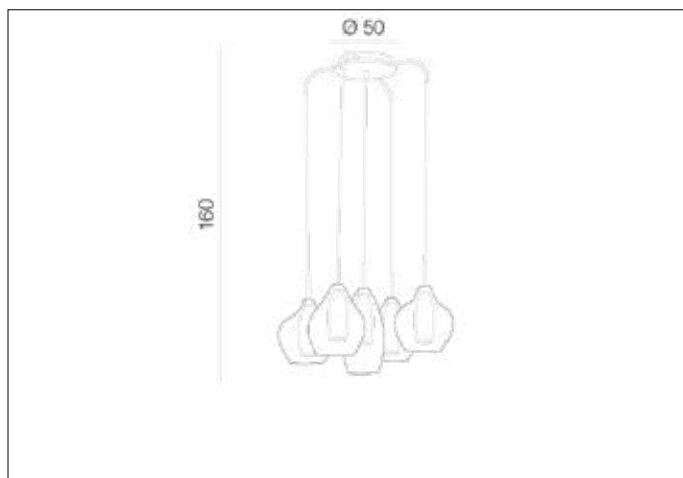

## Dimensions height / width / length [cm] Product Specifications

Product	160 x 50 x N/A
Mounting inlet:	N/A x N/A x N/A
Ceiling base:	7,5 / 5 x 37 x N/A
Shades	1x 24 ~ 4x 18 x 1x 12 ~ 4x 16 x N/A

Line	DECORATIVE
Type	Pendant
Type of track	N/A
Colour	Chrome
Material	Metal / Chrome / Glass
Light source	5
Type of socket	G9
Lumens	N/A
Kelvins	N/A
Beam angle	N/A
Dimmable	N/A
CCT	N/A
RGB	N/A
RA	N/A
App remote control	N/A
Remote control	N/A
Voltage	230V
Power	max LED 40W
Switch location	N/A
Protection class	IP20
Tilt	N/A
Rotation	N/A

## Shipping info height / width / length [cm]

BOX 1:	33 x 57 x 43
BOX 2:	N/A x N/A x N/A
BOX 3:	N/A x N/A x N/A
Net weight [kg]	3,6
Gross weight [kg]	4