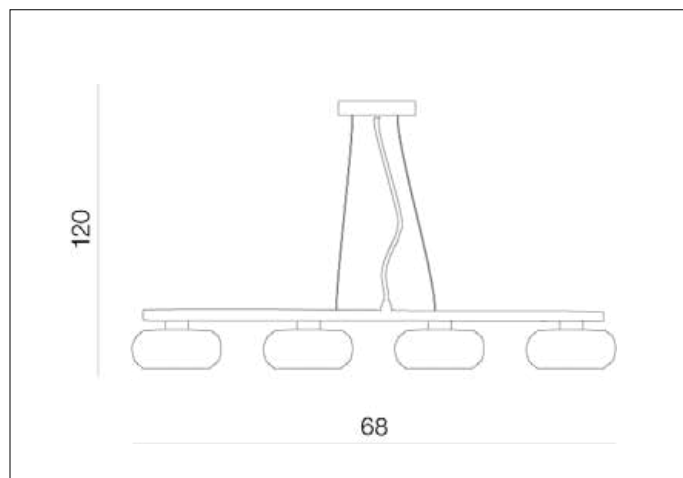

AZzardo[®]
LIGHTING

RUBIC 4

AZO493, EAN 5901238404934

Dimensions height / width / length [cm] Product Specifications

| | |
|-----------------|-----------------|
| Product | 120 x 68 x 8,5 |
| Mounting inlet: | N/A x N/A x N/A |
| Ceiling base: | 2,5 x 18 x 6 |
| Shades | 4,5 x 8,5 x N/A |

| | |
|--------------------|----------------|
| Line | DECORATIVE |
| Type | Pendant |
| Type of track | N/A |
| Colour | Clear / Chrome |
| Material | Metal / Glass |
| Light source | 4 |
| Type of socket | G9 |
| Lumens | N/A |
| Kelvins | N/A |
| Beam angle | N/A |
| Dimmable | N/A |
| CCT | N/A |
| RGB | N/A |
| RA | N/A |
| App remote control | N/A |
| Remote control | N/A |
| Voltage | 230V |
| Power | max LED 40W |
| Switch location | N/A |
| Protection class | IP20 |
| Tilt | N/A |
| Rotation | N/A |

Shipping info height / width / length [cm]

| | |
|-------------------|-----------------|
| BOX 1: | 12 x 12 x 69 |
| BOX 2: | N/A x N/A x N/A |
| BOX 3: | N/A x N/A x N/A |
| Net weight [kg] | 2,8 |
| Gross weight [kg] | 3,1 |