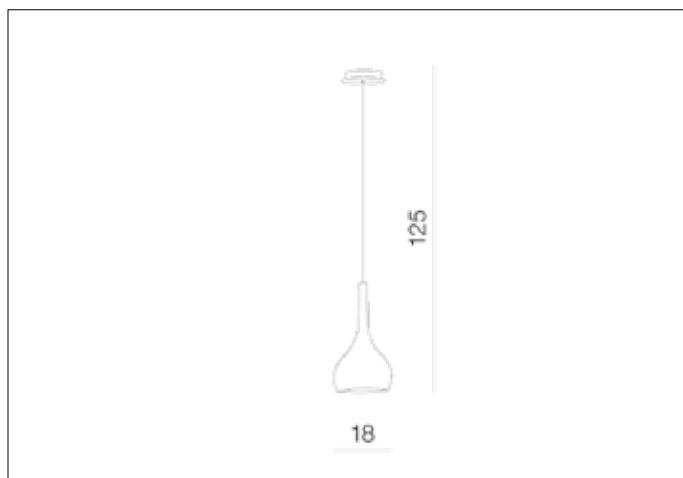

AZzardo[®]
LIGHTING

SOUL 1 WHITE
AZ0272, EAN 5901238402725

Dimensions height / width / length [cm] Product Specifications

Product	125 x 18 x 18
Mounting inlet:	N/A x N/A x N/A
Ceiling base:	2,5 x 14 x N/A
Shades	40 x 18 x N/A

Line	DECORATIVE
Type	Pendant
Type of track	N/A
Colour	White
Material	Glass / Metal
Light source	1
Type of socket	E27
Lumens	N/A
Kelvins	N/A
Beam angle	N/A
Dimmable	N/A
CCT	N/A
RGB	N/A
RA	N/A
App remote control	N/A
Remote control	N/A
Voltage	230V
Power	max LED 60W
Switch location	N/A
Protection class	IP20
Tilt	N/A
Rotation	N/A

Shipping info height / width / length [cm]

BOX 1:	51 x 24 x 24
BOX 2:	N/A x N/A x N/A
BOX 3:	N/A x N/A x N/A
Net weight [kg]	1,4
Gross weight [kg]	1,5

Energy efficiency

Azzardo Sp. z o.o.
ul. Strzeszyńska 33 60-479 Poznań,
NIP: 929-185-75-07