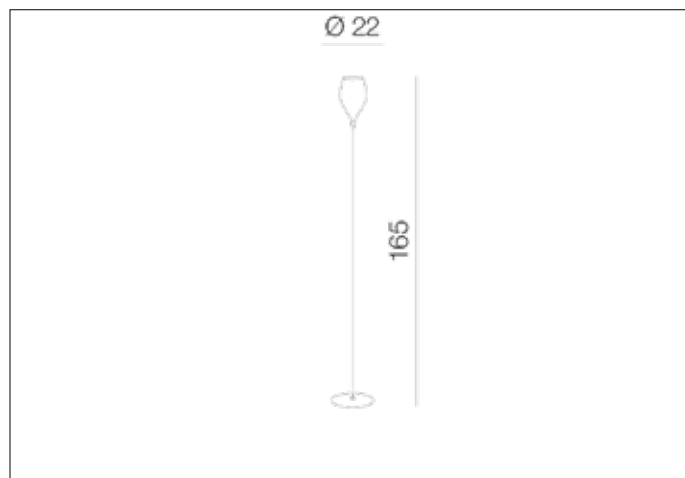

AZzardo[®]
LIGHTING

IZZA BLACK
AZ1076, EAN 5901238410768

Dimensions height / width / length [cm] Product Specifications

Product	165 x 22 x N/A
Mounting inlet:	N/A x N/A x N/A
Ceiling base:	N/A x N/A x N/A
Shades	21 x 13 x N/A

Line	DECORATIVE
Type	Floor
Type of track	N/A
Colour	Shiny Black
Material	Glass / Metal
Light source	1
Type of socket	E14
Lumens	N/A
Kelvins	N/A
Beam angle	N/A
Dimmable	N/A
CCT	N/A
RGB	N/A
RA	N/A
App remote control	N/A
Remote control	N/A
Voltage	230V
Power	max LED 40W
Switch location	On the wire
Protection class	IP20
Tilt	N/A
Rotation	N/A

Shipping info height / width / length [cm]

BOX 1:	10 x 31 x 31
BOX 2:	19 x 19 x 150
BOX 3:	N/A x N/A x N/A
Net weight [kg]	4,6
Gross weight [kg]	5,2

Energy efficiency

N/A

Azzardo Sp. z o.o.
ul. Strzeszyńska 33 60-479 Poznań,
NIP: 929-185-75-07